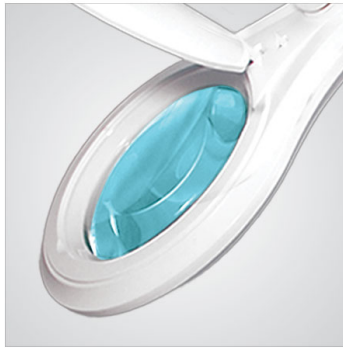

VIEW SOLUTIONS

Professional LED Magnifying Lamp ESSENTIALS

View Solutions Magnifying Lamps feature new SMD LED light technology & professional quality genuine diopter glass lenses

- Lasts twice as long as ordinary LED lamps
- Provides up to 100,000 hours of light
- Money saving, daylight bright light
- Lens resists scratches and yellowing
- Provides crystal clear magnification
- Lasts for years of use

100% Satisfaction Guaranteed | Industry Leading Magnifying Lamps

Rolling Floor Stands

With Lockable Wheels

4 Spokes Rolling Floor Stand

Product # MG16310101
For 5 inch lens magnifiers only

5 Spokes Rolling Floor Stand