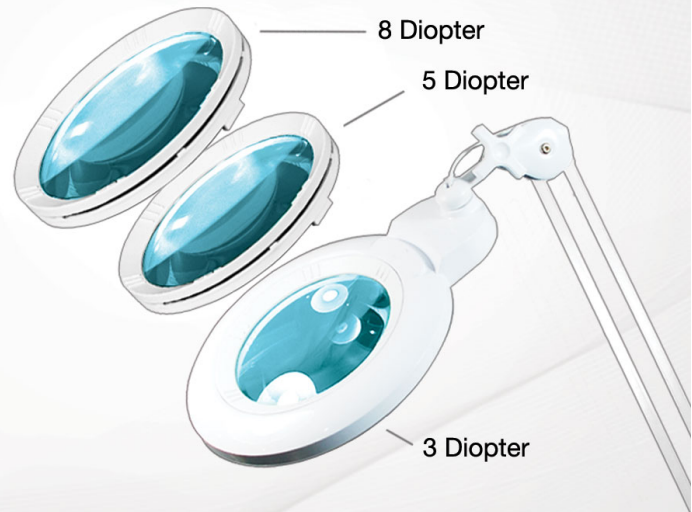

5 Diopter Lamp
2.25X Magnification
MG16304221

8/10/12/15 Diopter
Multiple Magnifications
MG16304294

7 Inch Lens Magnifying Lamp

Additional Lenses

Sold Separately

3 Diopter (7 inch Lens)
1.75X Magnification
MG16304391

Available Models

3 Diopter Lamp
1.75X Magnification
MG16304311

5 Diopter (7 inch Lens)
2.25X Magnification
MG16304392

5 Diopter Lamp
2.25X Magnification
MG16304321

5 Inch Lens Magnifying Lamps with Clamp

4 dimmable brightness settings

3/5/8 Diopter Magnifying Lamp with Clamp

3 lenses in one lamp, maximum project versatility

- Includes 3 lenses
- 5 inch lenses
- Simply twist & lock lens in place

3/5/8 Diopter Lamp
1.75X, 2.25X, 3X Magnifications
Product # MG16304110

8 Diopter Lamp
3X Magnification
MG16303322

Built in lens, not interchangeable

Magnifying Lamp with Flip Cover

- 5 inch built in dust cover lid protects the glass from dust build up when not in use
- Dimmable - 4 brightness settings
- ESD model available in Black